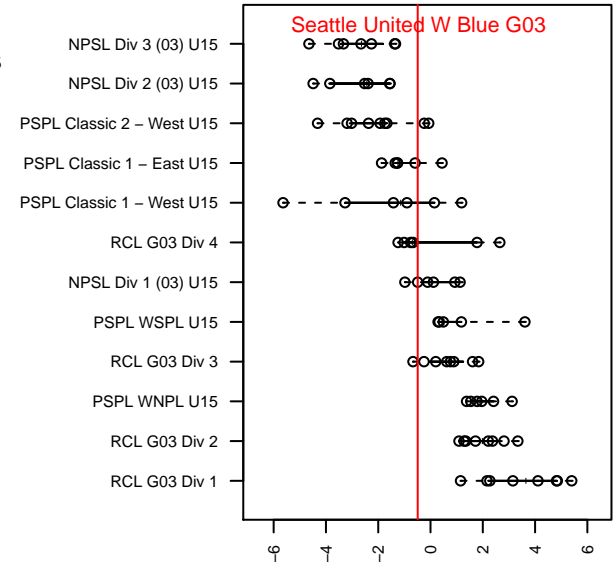

Seattle United W Blue G03

Seattle United Regional
 Seattle, WA
 G03 total strength=1305
 attack=5.17 defense=6.41
 fall league = NPSL Div 1 (03) U15

alt names used:
 Seattle United West G03 Blue
 SU West G03 Blue
 Seattle United West G03 Blue

Venues played:
 2017 Skagit Firecracker Div. 1 U15
 2017 Mt Hood Challenge U15 Silver
 2017 River Jam Copa U15-16
 2017 NPSL Division 1 (03) U15

Seattle United W Blue G03
 Dots are actual minus expected GF (blue circles) and GA (red triangles).
 Blue line is smoothed change in attack strength. Red is smoothed change in defense strength.

**attack and defense variance (black dot)
relative to other teams
and top 10 in region**

**attack and defense rating
relative to others at age
and all opponents in last 13 months**

Performance relative to 13 month average